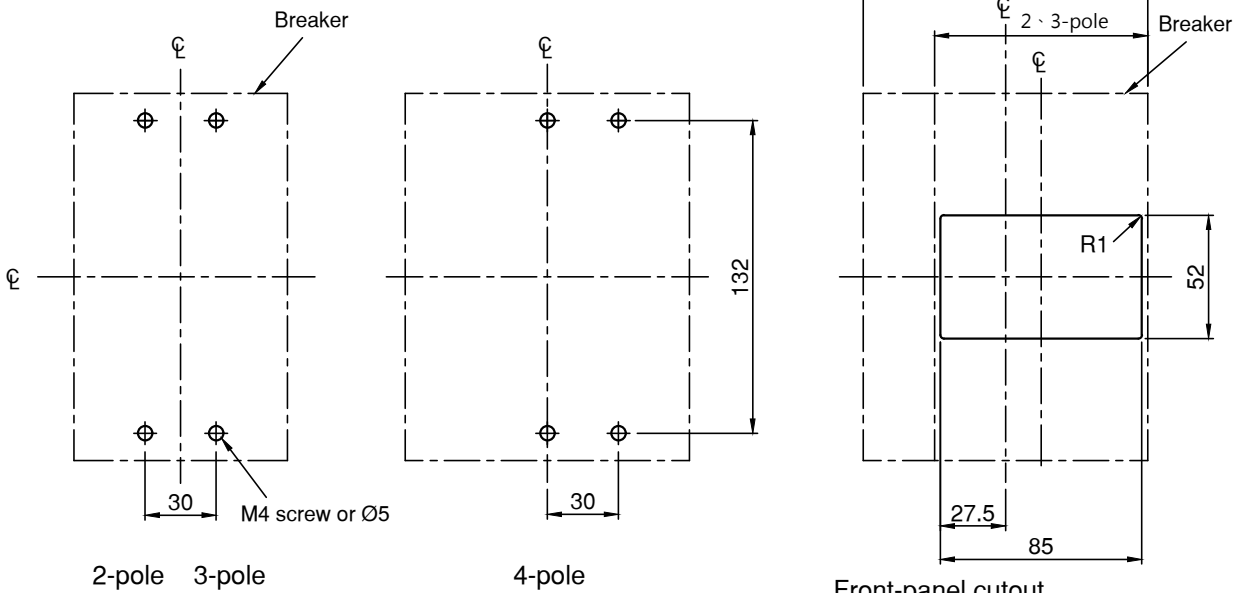

DIMENSIONS AND MOUNTING DETAILS

BMA125-STA • 125-LTA

Busbar t max.=5

Bus drilling for direct connection

Drilling plan

Front-panel cutout