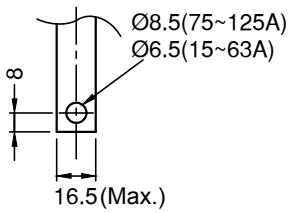

DIMENSIONS AND MOUNTING DETAILS

BMA125-STA • 125-LTA

Busbar t max.=5

Bus drilling for direct connection

Drilling plan

Front-panel cutout