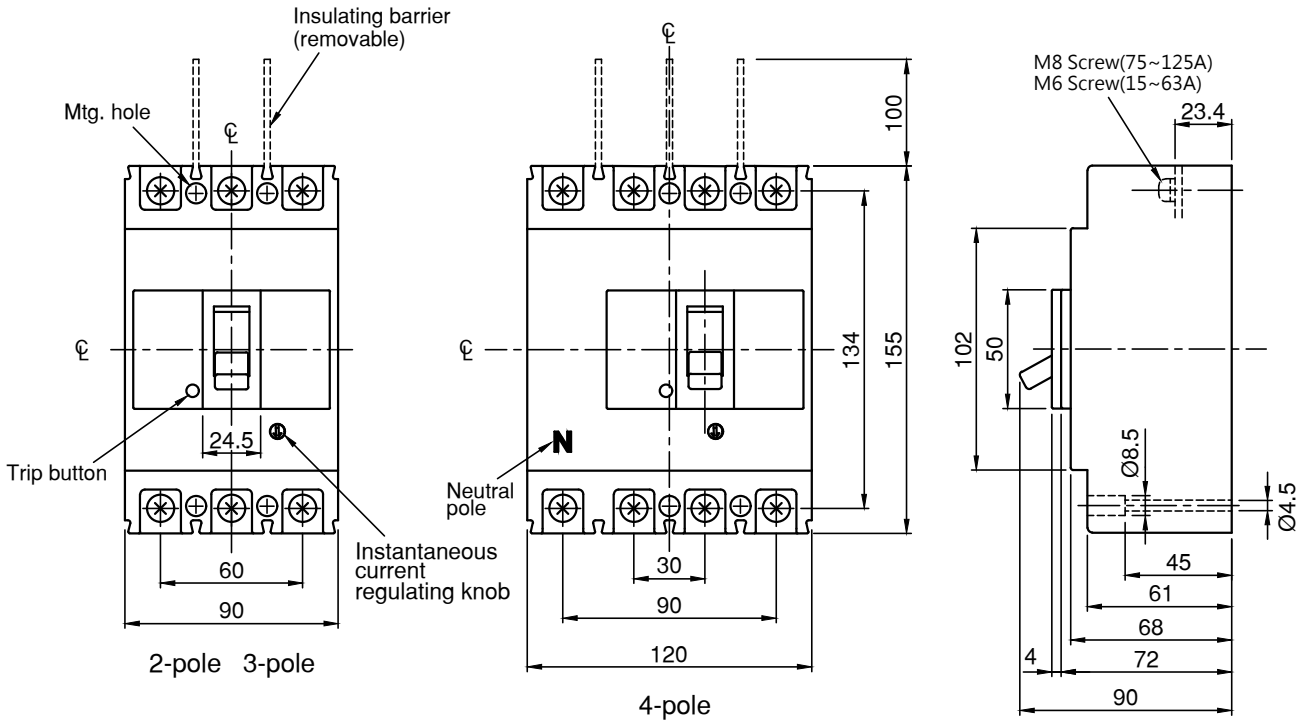

DIMENSIONS AND MOUNTING DETAILS

BMA125-STA • 125-LTA

Busbar t max.=5

Bus drilling for direct connection

Drilling plan

Front-panel cutout