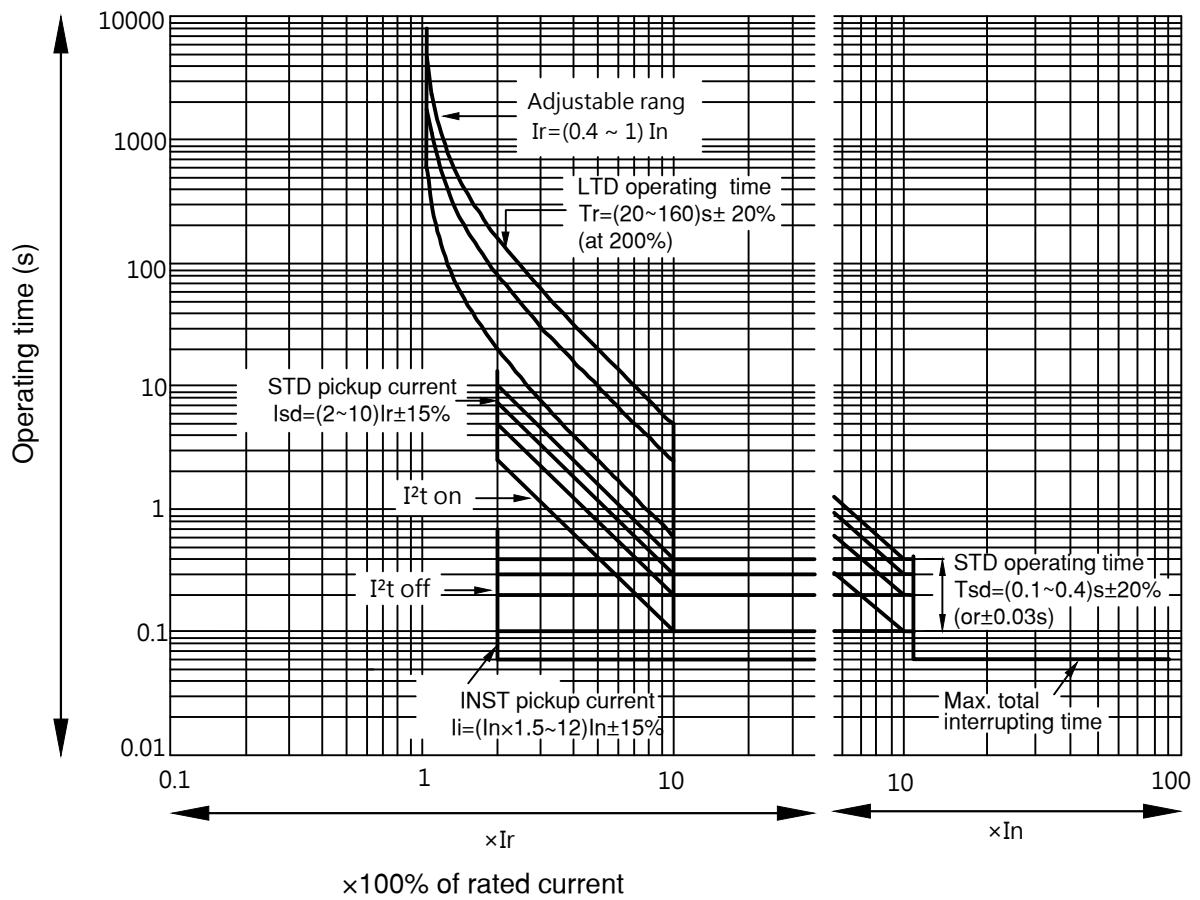

Characteristic Curve

BMA630-HED 630-RED

Operating Characteristics

AC Type
 BMA630-HED
 BMA630-RED
 630A ($I_r=0.4\sim 1.0\times I_n$ adj.)

BM630-AF CURVE